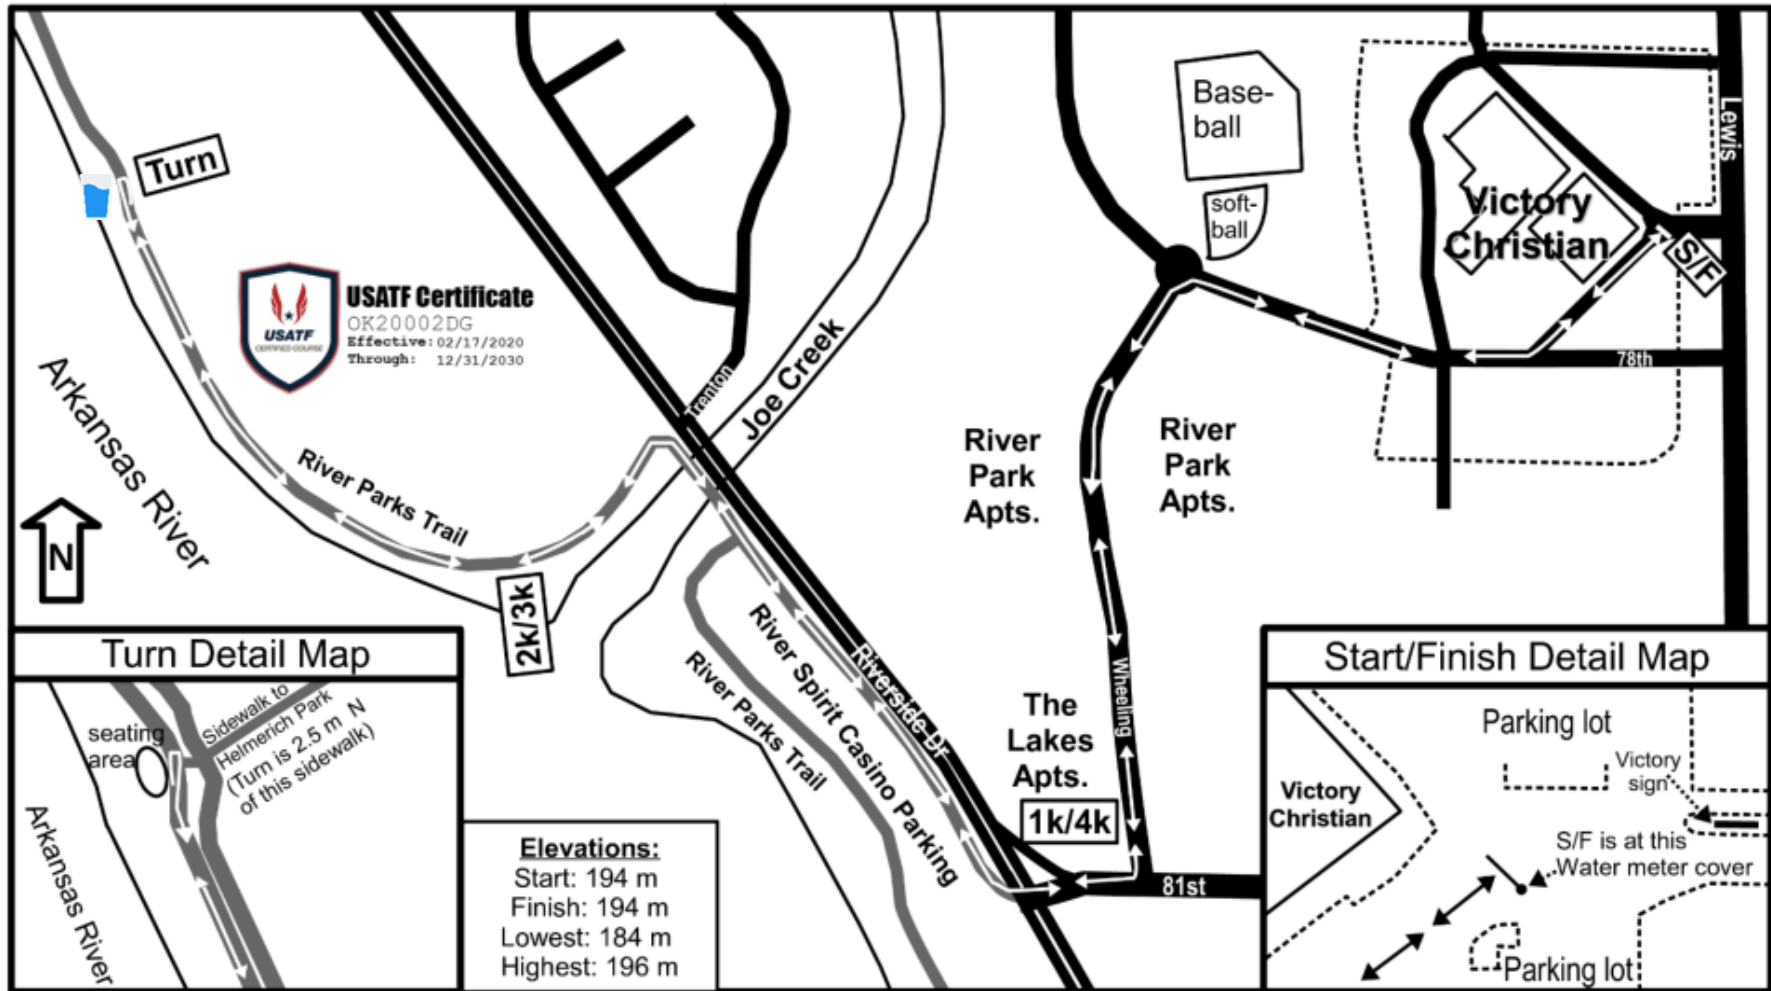

Measured by: Martin Updike on 1/30/2020
918-577-1956 - martin@i40raceservice.com

Victory Christian 5k Tulsa, OK – 5,000 Meters

Start/Finish: On Victory Christian's Campus at the main entrance. Located at the water meter cover that is 14 meters south of the church steeple. (36.051904 -95.958660)

1K/4k: On Wheeling Ave, at the flag pole in front of the Lakes Apartments Leasing Office. (GPS 36.0473 -95.9644)

2k/3k: On River Parks Trail, at the first light pole south of the seating area on the curve of the trail N of the Joe Creek Crossing. (GPS 36.0491 -95.9714)

Turnaround: On River Parks Trail, at the seating area at Helmerich Park. Located 2.5 meters N of the N edge of the side walk that branches off to Helmerich Park. (GPS 36.052410 -95.974855)

The Race for Victory 5K is fast and flat, with no major hills. It is a down and back course a water stop at the halfway/turnaround point. Restroom facilities are at the start/finish line inside Victory Church. Keep an eye out for VCS fans that will be all along the trail, ready to cheer for you!